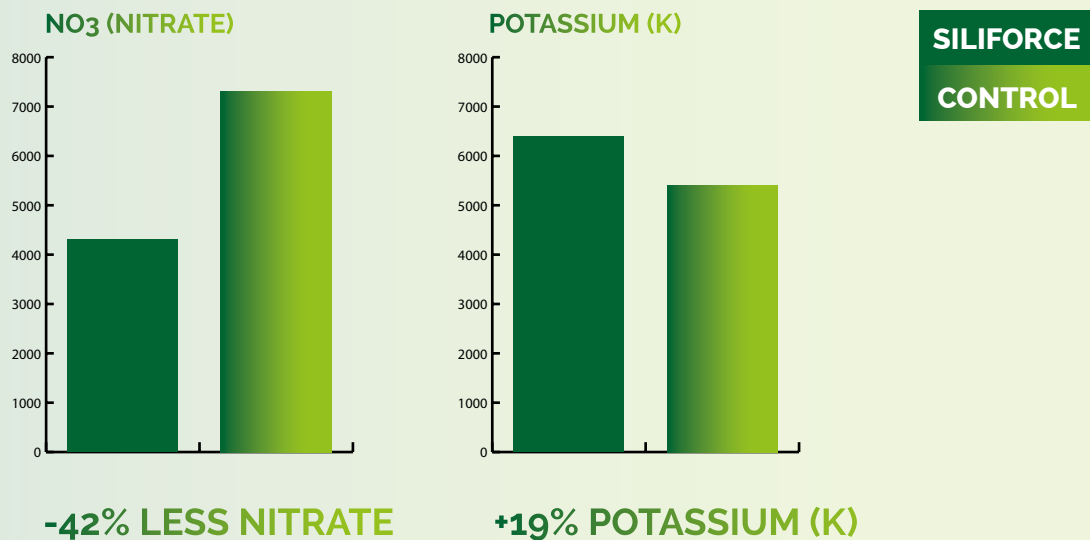

SILIFORCE

Biostimulation & prevention

The natural insurance for your crop

SILIFORCE EFFECT ON CORIANDER

- CROP : Coriander
- LOCATION : Agro-Solutions Greenery, Nuth, the Netherlands
- PRODUCTS : Siliforce
- DOSAGE : 120 ml/Ha
- PROTOCOL : 4 applications in 60 days
- RESEARCH : Agro-Solutions
- SEASON : Spring 2015