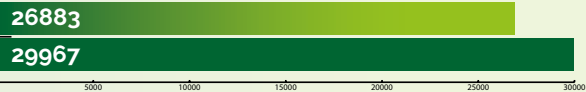

### SILIFORCE EFFECT ON POTATO PERFORMANCE IN BELGIUM

- CROP : Potato, Bintje
- LOCATION : Belgium
- PRODUCTS : Siliforce
- DOSAGE : 250 ml/Ha
- PROTOCOL : 8 applications postflower
- RESEARCH : Redebel Institute
- SEASON : Spring 2012

Kg/Ha total yield

Kg/Ha 35-55mm

Kg/Ha 55+

Kg/Ha exportable yield