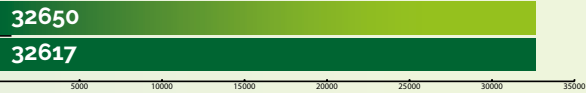

Kg/Ha 35-55mm