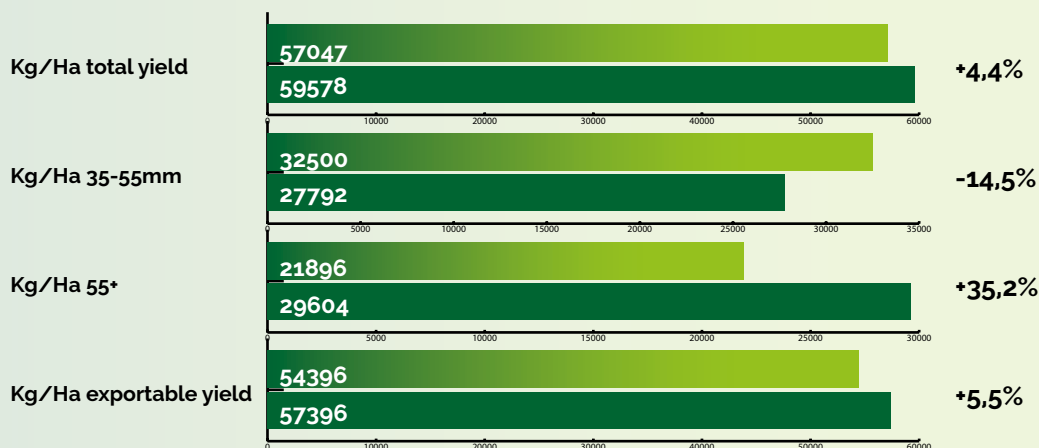

SILIFORCE

Biostimulation & prevention

The natural insurance for your crop

SILIFORCE EFFECT ON POTATO PERFORMANCE IN BELGIUM

- CROP : Potato, Bintje
- LOCATION : Belgium
- PRODUCTS : Siliforce
- DOSAGE : 250 ml/Ha
- PROTOCOL : 8 applications postflower
- RESEARCH : Redebel Institute
- SEASON : Spring 2013

CONCLUSION

+5.5% MORE EXPORTABLE YIELD
+3000 Kg EXTRA PRODUCTION

SILIFORCE

CONTROL

AGRO-SOLUTIONS B.V.
Industrieterrein de Horsel
Daelderweg 22
NL-6361 HK NUTH

T +31 (0)45 - 577 87 61
E info@agro-solutions.nl