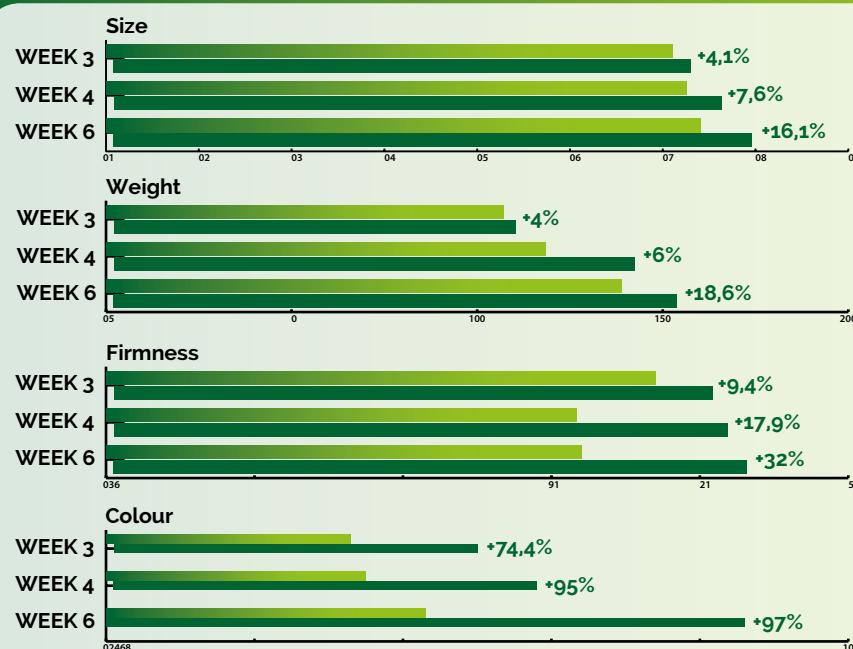

SILIFORCE

Biostimulation & prevention

The natural insurance for your crop

SILIFORCE EFFECT ON APPLES PERFORMANCE SOUTH AFRICA 2004

- CROP : Royal Gala apples
- LOCATION : South Africa
- PRODUCTS : Siliforce
- DOSAGE : 250 mL/Ha
- PROTOCOL : 6x preflower & 4x postflower
- RESEARCH : Bemlab
- SEASON : Spring 2002

SILIFORCE

CONTROL

CONCLUSION

- IMPROVED SIZING
- IMPROVED WEIGHT PER FRUIT
- IMPROVED FIRMNESS

AGRO-SOLUTIONS B.V.
Industrieterrein de Horsel
Daelderweg 22
NL-6361 HK NUTH

T +31 (0)45 - 577 87 61
E info@agro-solutions.nl